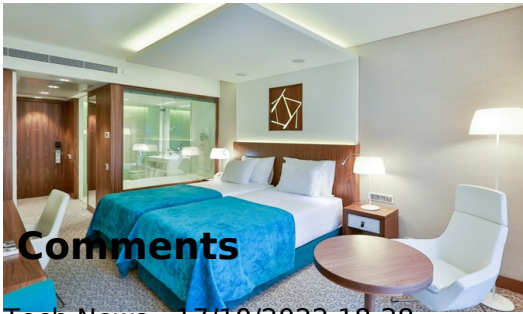

New Hotel in Lisbon - Great venue for your next business event (DESTINATIONS, HOTELS)

10, April

Strategically located in Lisbon, a short distance away from Marquês de Pombal and the Avenidas Novas, the Hotel has 311 bedrooms of various types. The Hotel amenities include a buffet restaurant, a gourmet restaurant, a lobby bar, and at the top of the Hotel the sky bar and “infinity pool” are the culmination of an epic hotel.

The Hotel has 1,760 m² of area set aside for meetings and events, divided into 13 meeting rooms, including a ballroom measuring 874 m², which can hold events with up to 1,300 people.

Do not hesitate to contact us for further information: info@effect-events.com