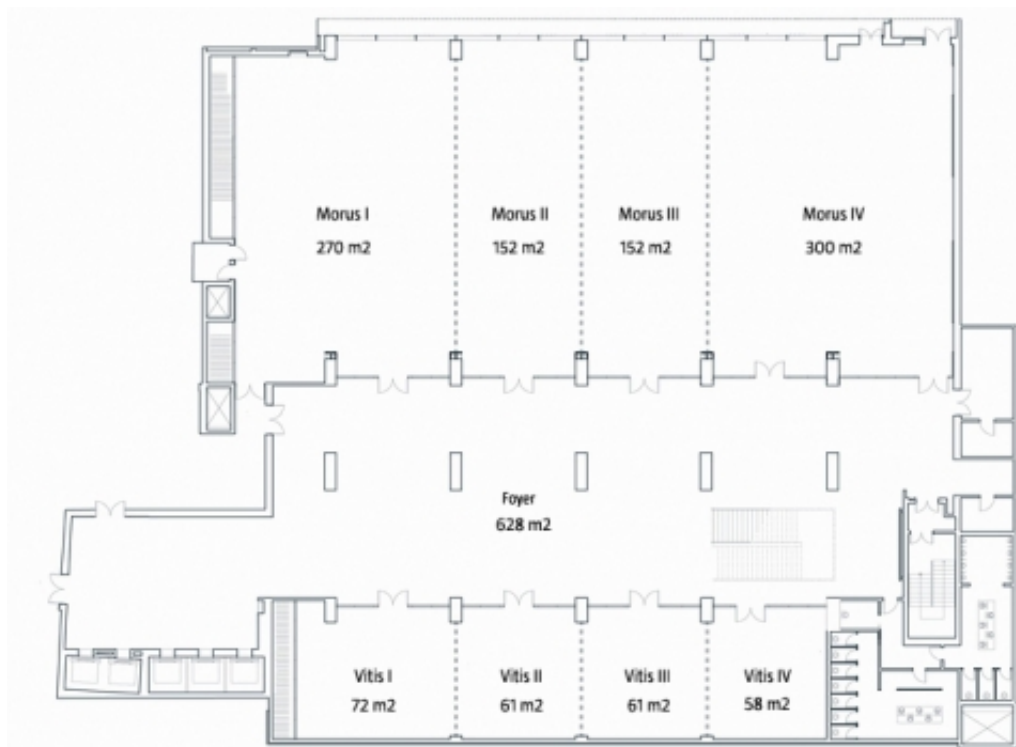

New Hotel in Lisbon - Great venue for your next business event (DESTINATIONS, HOTELS)

10, April

Strategically located in Lisbon, a short distance away from Marquês de Pombal and the Avenidas Novas, the Hotel has 311 bedrooms of various types. The Hotel amenities include a buffet restaurant, a gourmet restaurant, a lobby bar, and at the top of the Hotel the sky bar and “infinity pool” are the culmination of an epic hotel.

The Hotel has 1,760 m² of area set aside for meetings and events, divided into 13 meeting rooms, including a ballroom measuring 874 m², which can hold events with up to 1,300 people.

Do not hesitate to contact us for further information: info@effect-events.com